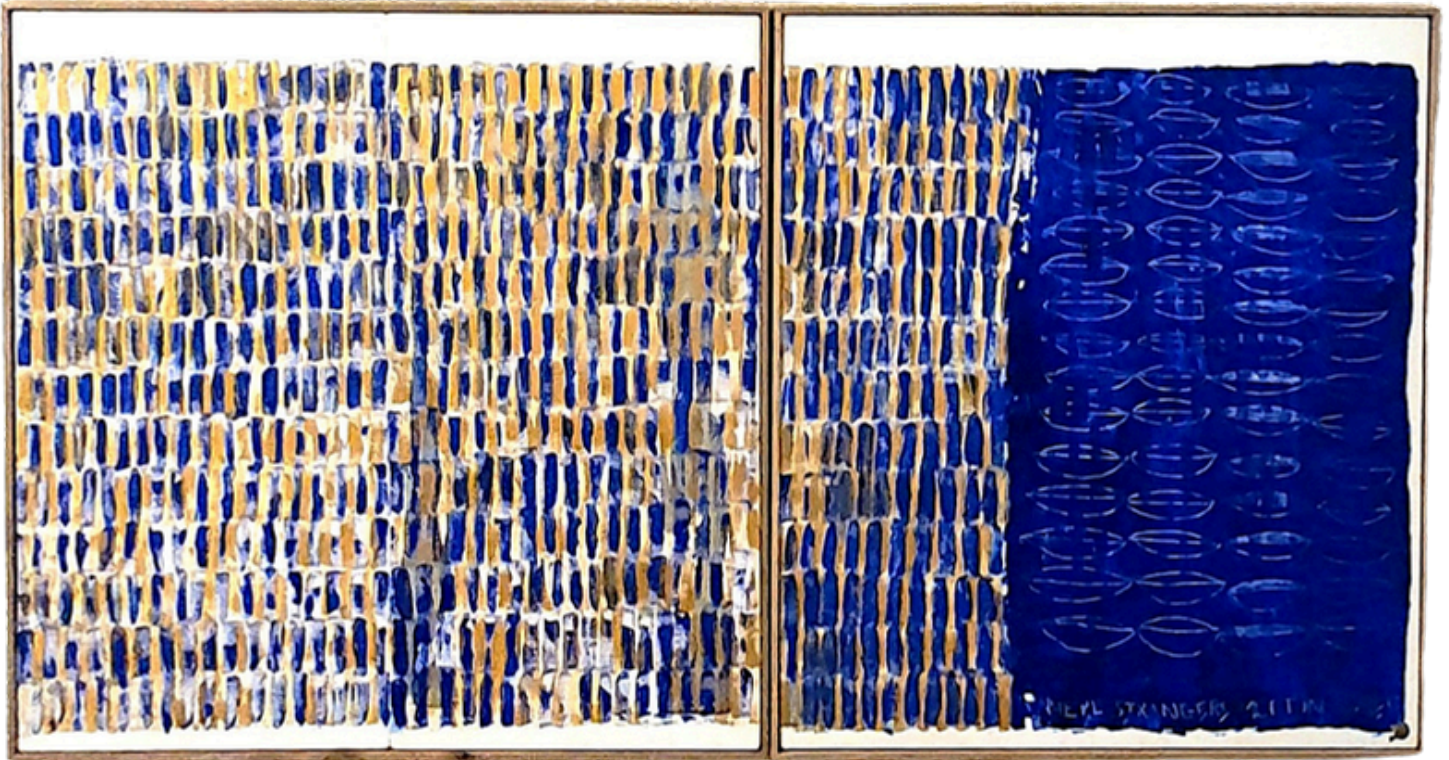

Gill Alderman

Gill Alderman
Where Strangers Meet in Water
Oil & acrylic on board.
82,5 x 82,5 cm each.
Framed
R17 100

Gill Allderman

Gill Allderman
The Gap Between I
Paint on board
32,5 x 32.5 cm
R 5800

Gill Allderman
The Gap Between II
Paint on board
32,5 x 32.5 cm
R 5800