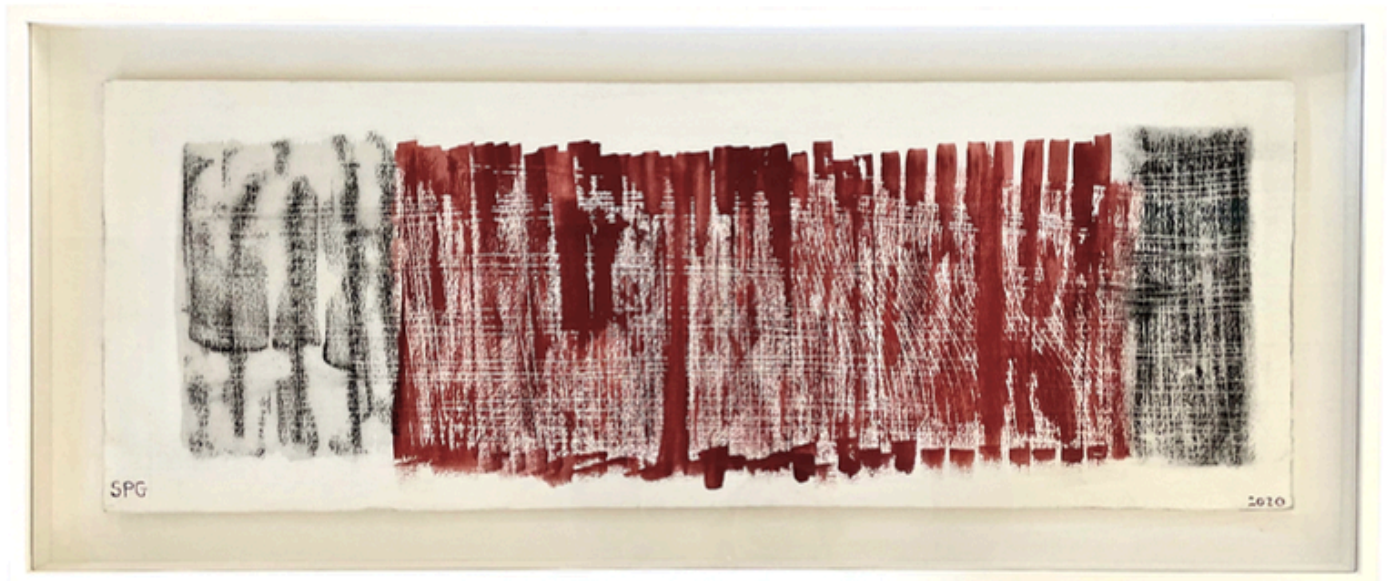

Sue Pam-Grant

Sue Pam-Grant
Your Accordion Heart
Mixed Media
87 x 38 cm
R 17 470