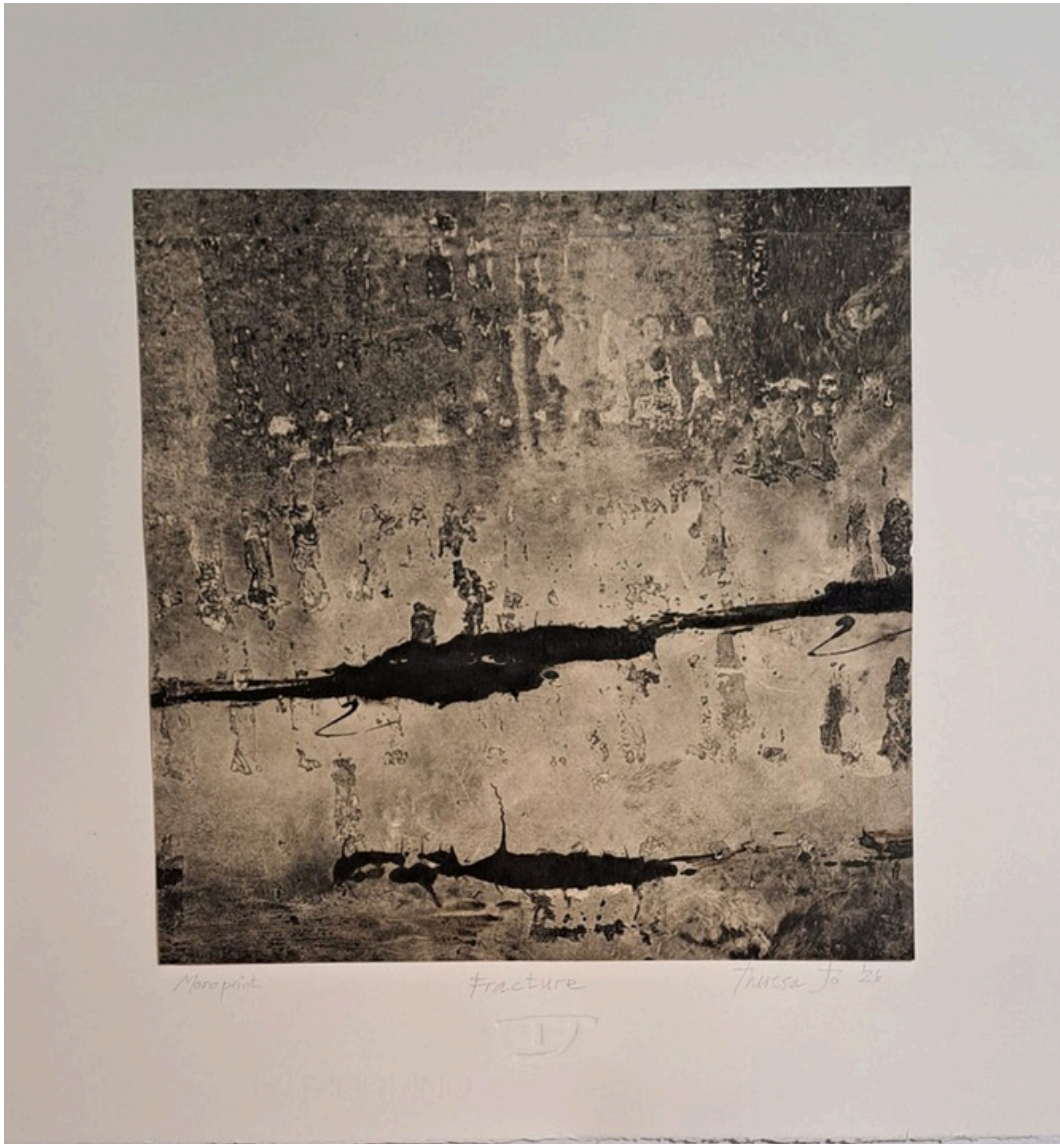

Theresa Jo

Theresa Jo

Fracture

Monoprint on Fabriano Rosapina

52 x 52 cm

R 12,500