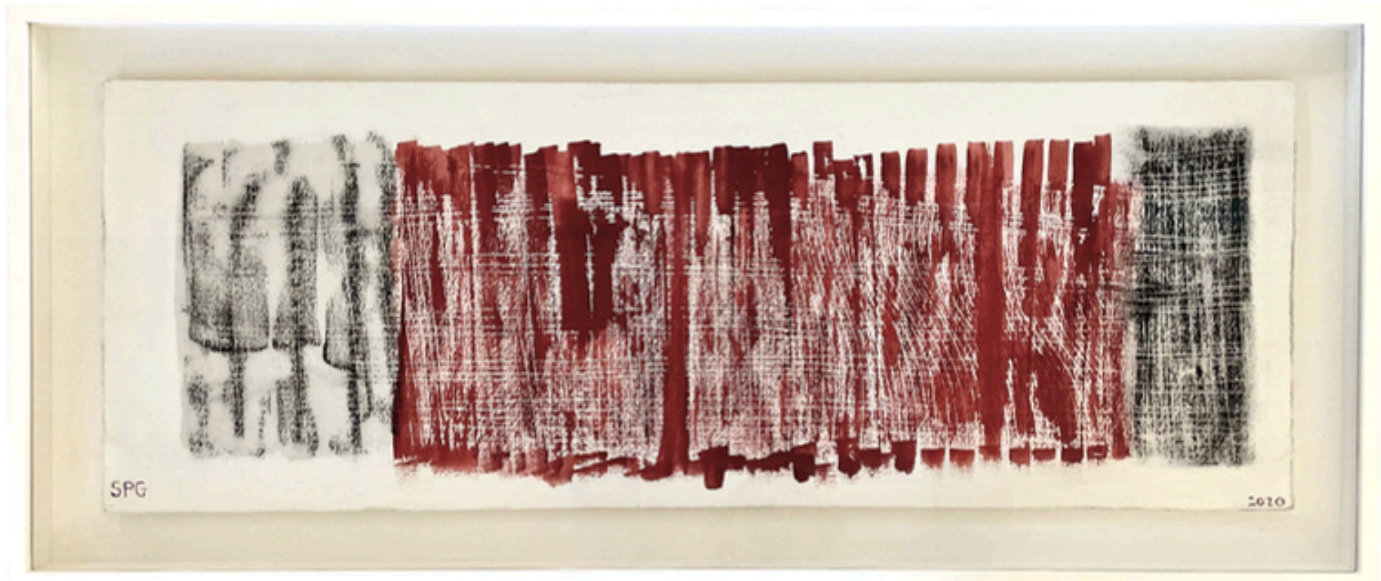

Sue Pam-Grant

Sue Pam-Grant
Your Accordion Heart
Mixed Media
87 x 38 cm
R 17 470